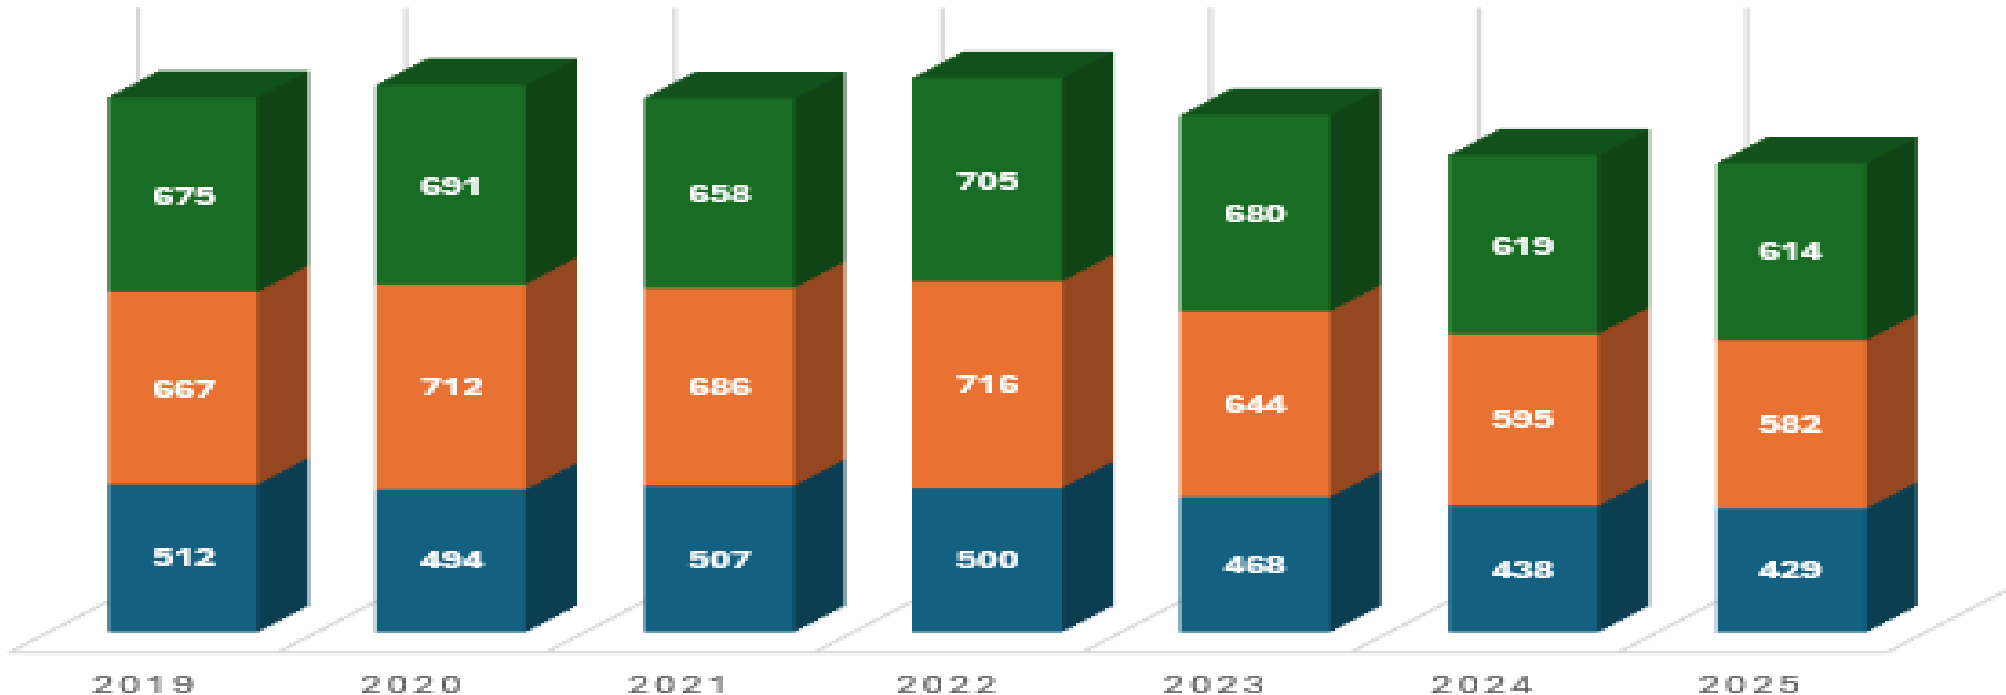

Student Enrollment Over Time

HISTORICAL ADM

■ Calusa Elementary   ■ Chasco Elementary   ■ Chasco Middle